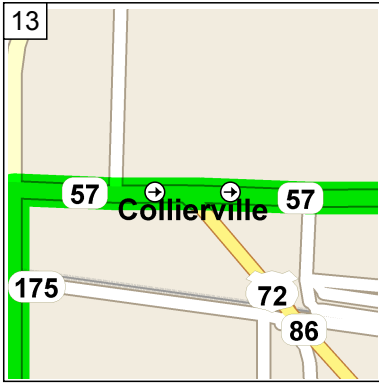

5  
9:03 AM 1.0 mi  
Bear RIGHT (North-West) onto Plough Blvd for 1.4 mi

6  
9:05 AM 2.4 mi  
Continue (North) on Ramp for 0.4 mi towards I-240

7  
9:06 AM 2.8 mi  
Merge onto I-240 (East) for 5.4 mi

8  
9:11 AM 8.3 mi  
At I-240 Exit SR-385 East Ramp, turn off onto Ramp for 0.7 mi towards TN-385 / Nonconnah Pky

9  
9:13 AM 9.0 mi  
Merge onto SR-385 [Nonconnah Pkwy] (South-East) for 12.1 mi

10  
9:27 AM 21.1 mi  
Turn off onto Ramp for 0.2 mi

11  
9:27 AM 21.4 mi  
Merge onto SR-175 [S Byhalia Rd] (North) for 0.8 mi

12  
9:28 AM 22.1 mi  
Turn RIGHT (East) onto US-72 [SR-57] for 0.2 mi

13  
9:28 AM 22.4 mi  
Continue (East) on SR-57 [W Poplar Ave] for 2.0 mi

14  
9:32 AM 24.4 mi  
Turn RIGHT (South) onto Progress Rd for 0.3 mi

15  
9:32 AM 24.8 mi  
Arrive 185 Progress Rd, Collierville, TN 38017