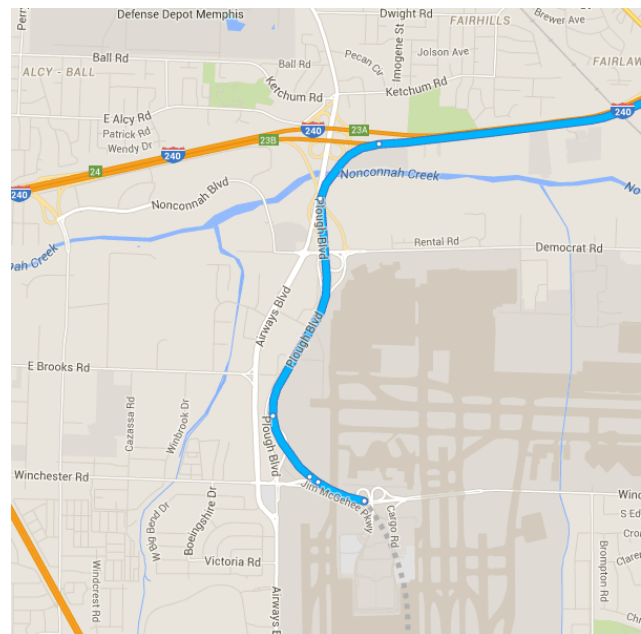

Directions from Memphis International Airport to 550 E South St

o Memphis International Airport

2491 Winchester Road, Memphis, TN 38116

Get on I-240 E from Plough Blvd

2.1 mi / 3 min

- ↑ 1. Head west on Winchester Rd 0.2 mi
- ↑ 2. Continue straight 243 ft
- ⤴ 3. Merge onto Jim McGehee Pkwy 0.3 mi
- ↑ 4. Continue onto Plough Blvd 1.1 mi
- ⤴ 5. Take the ramp onto I-240 E 0.4 mi

Follow I-240 E and TN-385 E/Bill Morris Pkwy to TN-86 N/US-72 E in Collierville.

Map data © 2015 Google

Take the U.S. 72 E exit from TN-385 E/Bill Morris Pkwy

20.4 mi / 20 min

- 6. Merge onto I-240 E  
5.4 mi
- 7. Take exit 16 for TN-385 E toward Bill Morris Pkwy/Collierville  
0.7 mi
- 8. Continue onto TN-385 E/Bill Morris Pkwy  
13.8 mi
- 9. Exit onto TN-86 N/US-72 E toward Corinth MS  
0.4 mi

Take Progress Rd to E South St

2.0 mi / 4 min

- 10. Merge onto TN-86 N/US-72 E  
486 ft
  - 11. Turn left onto E Shelby Dr  
0.5 mi
  - 12. Turn left onto Progress Rd  
1.2 mi
  - 13. Turn left onto E South St  
0.2 mi
- Destination will be on the right*

**550 E South St**  
Collierville, TN 38017

These directions are for planning purposes only. You may find that construction projects, traffic, weather, or other events may cause conditions to differ from the map results, and you should plan your route accordingly. You must obey all signs or notices regarding your route.