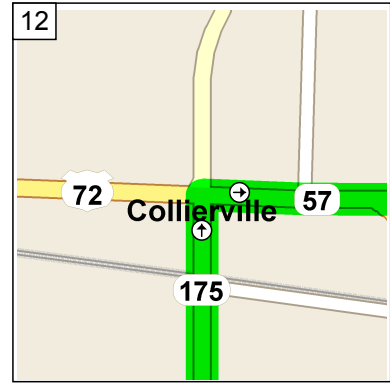

2  
9:01 AM 0.2 mi  
Bear LEFT (North) onto Terminal Access for 0.1 mi

3  
9:02 AM 0.4 mi  
Continue (North) on Airport Exit for 0.3 mi towards I-240 / Winchester Rd...

4  
9:02 AM 0.6 mi  
Bear LEFT (North) onto Ramp for 0.4 mi towards I-240

5  
9:03 AM 1.0 mi  
Bear RIGHT (North-West) onto Plough Blvd for 1.4 mi

6  
9:05 AM 2.4 mi  
Continue (North) on Ramp for 0.4 mi towards I-240

7  
9:06 AM 2.8 mi  
Merge onto I-240 (East) for 5.4 mi

8  
9:11 AM 8.3 mi  
At I-240 Exit SR-385 East Ramp, turn off onto Ramp for 0.7 mi towards TN-385 / Nonconnah Pky

12  
9:28 AM 22.1 mi  
Turn RIGHT (East) onto US-72 [SR-57] for 0.2 mi

13  
9:28 AM 22.4 mi  
Continue (East) on SR-57 [W Poplar Ave] for 2.0 mi

14  
9:32 AM 24.4 mi  
Turn RIGHT (South) onto Progress Rd for 0.3 mi

15  
9:32 AM 24.8 mi  
Arrive 185 Progress Rd, Collierville, TN 38017