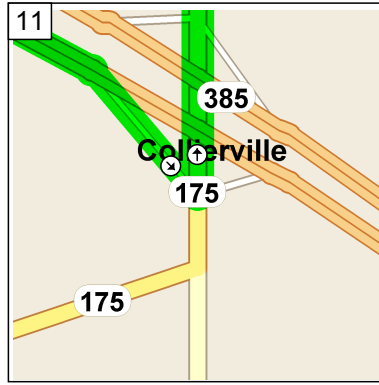

2  
9:01 AM 0.2 mi  
Bear LEFT (North) onto Terminal Access for 0.1 mi

3  
9:02 AM 0.4 mi  
Continue (North) on Airport Exit for 0.3 mi towards I-240 / Winchester Rd...

4  
9:02 AM 0.6 mi  
Bear LEFT (North) onto Ramp for 0.4 mi towards I-240

5  
9:03 AM 1.0 mi  
Bear RIGHT (North-West) onto Plough Blvd for 1.4 mi

6  
9:05 AM 2.4 mi  
Continue (North) on Ramp for 0.4 mi towards I-240

7  
9:06 AM 2.8 mi  
Merge onto I-240 (East) for 5.4 mi

8  
9:11 AM 8.3 mi  
At I-240 Exit SR-385 East Ramp, turn off onto Ramp for 0.7 mi towards TN-385 / Nonconnah Pky

9  
9:13 AM 9.0 mi  
Merge onto SR-385 [Nonconnah Pkwy] (South-East) for 12.1 mi

10  
9:27 AM 21.1 mi  
Turn off onto Ramp for 0.2 mi

11  
9:27 AM 21.4 mi  
Merge onto SR-175 [S Byhalia Rd] (North) for 0.8 mi

15  
9:32 AM 24.8 mi  
Arrive 185 Progress Rd, Collierville, TN 38017