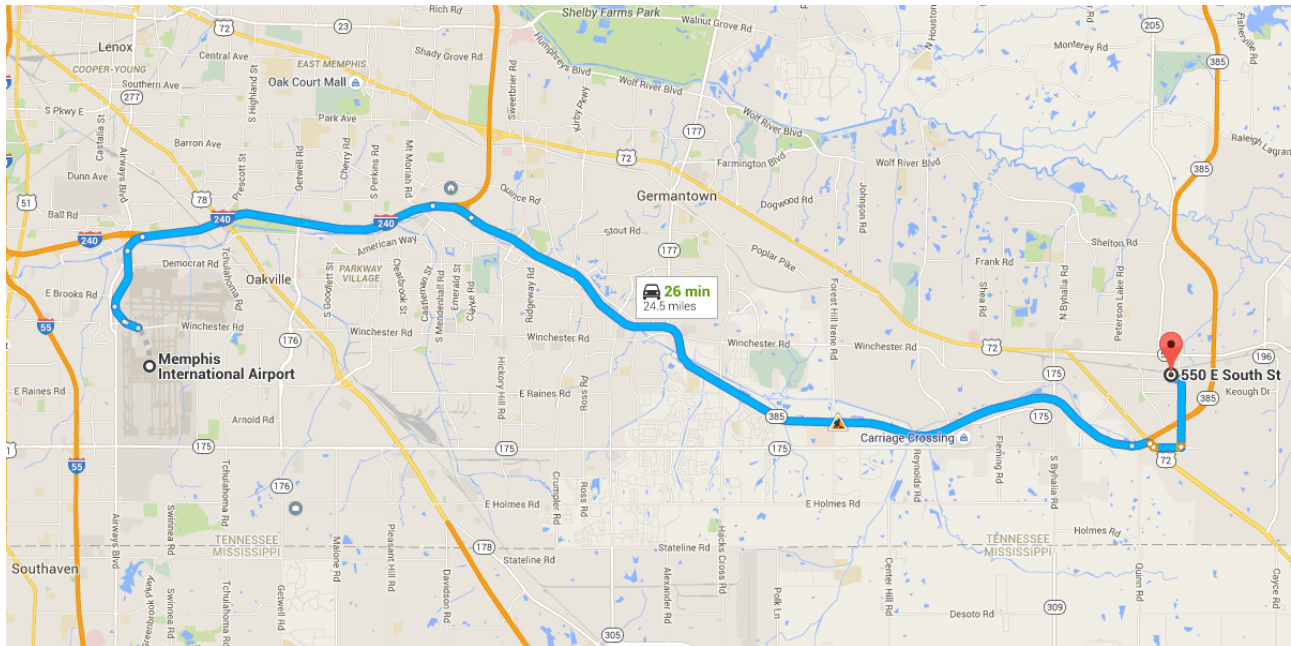

Directions from Memphis International Airport to 550 E South St

o Memphis International Airport

2491 Winchester Road, Memphis, TN 38116

Get on I-240 E from Plough Blvd

2.1 mi / 3 min

- ↑ 1. Head west on Winchester Rd 0.2 mi
- ↑ 2. Continue straight 243 ft
- ⤴ 3. Merge onto Jim McGehee Pkwy 0.3 mi
- ↑ 4. Continue onto Plough Blvd 1.1 mi
- ⤴ 5. Take the ramp onto I-240 E 0.4 mi

Follow I-240 E and TN-385 E/Bill Morris Pkwy to TN-86 N/US-72 E in Collierville.

Map data © 2015 Google

Take the U.S. 72 E exit from TN-385 E/Bill Morris Pkwy

20.4 mi / 20 min

- 6. Merge onto I-240 E  
5.4 mi
- 7. Take exit 16 for TN-385 E toward Bill Morris Pkwy/Collierville  
0.7 mi
- 8. Continue onto TN-385 E/Bill Morris Pkwy  
13.8 mi
- 9. Exit onto TN-86 N/US-72 E toward Corinth MS  
0.4 mi

Take Progress Rd to E South St

2.0 mi / 4 min

- 10. Merge onto TN-86 N/US-72 E  
486 ft
  - 11. Turn left onto E Shelby Dr  
0.5 mi
  - 12. Turn left onto Progress Rd  
1.2 mi
  - 13. Turn left onto E South St  
0.2 mi
- Destination will be on the right*

**550 E South St**  
Collierville, TN 38017

These directions are for planning purposes only. You may find that construction projects, traffic, weather, or other events may cause conditions to differ from the map results, and you should plan your route accordingly. You must obey all signs or notices regarding your route.