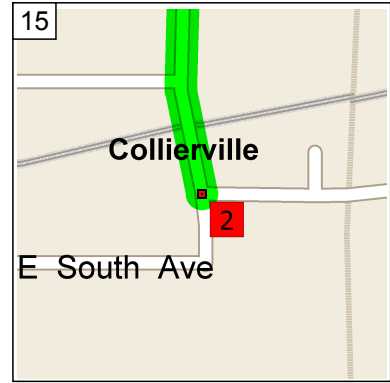

5  
9:03 AM 1.0 mi  
Bear RIGHT (North-West) onto Plough Blvd for 1.4 mi

6  
9:05 AM 2.4 mi  
Continue (North) on Ramp for 0.4 mi towards I-240

7  
9:06 AM 2.8 mi  
Merge onto I-240 (East) for 5.4 mi

8  
9:11 AM 8.3 mi  
At I-240 Exit SR-385 East Ramp, turn off onto Ramp for 0.7 mi towards TN-385 / Nonconnah Pky

9  
9:13 AM 9.0 mi  
Merge onto SR-385 [Nonconnah Pkwy] (South-East) for 12.1 mi

10  
9:27 AM 21.1 mi  
Turn off onto Ramp for 0.2 mi

11  
9:27 AM 21.4 mi  
Merge onto SR-175 [S Byhalia Rd] (North) for 0.8 mi

12  
9:28 AM 22.1 mi  
Turn RIGHT (East) onto US-72 [SR-57] for 0.2 mi

13  
9:28 AM 22.4 mi  
Continue (East) on SR-57 [W Poplar Ave] for 2.0 mi

14  
9:32 AM 24.4 mi  
Turn RIGHT (South) onto Progress Rd for 0.3 mi

15  
9:32 AM 24.8 mi  
Arrive 185 Progress Rd, Collierville, TN 38017