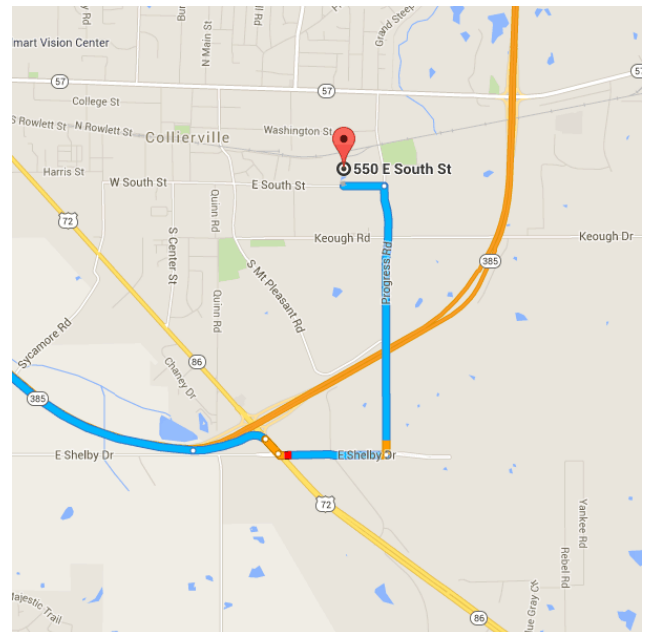

Directions from Memphis International Airport to 550 E South St

o Memphis International Airport

2491 Winchester Road, Memphis, TN 38116

Get on I-240 E from Plough Blvd

2.1 mi / 3 min

- ↑ 1. Head west on Winchester Rd 0.2 mi
- ↑ 2. Continue straight 243 ft
- ⤴ 3. Merge onto Jim McGehee Pkwy 0.3 mi
- ↑ 4. Continue onto Plough Blvd 1.1 mi
- ⤴ 5. Take the ramp onto I-240 E 0.4 mi

Follow I-240 E and TN-385 E/Bill Morris Pkwy to TN-86 N/US-72 E in Collierville.

Map data © 2015 Google

Take the U.S. 72 E exit from TN-385 E/Bill Morris Pkwy

20.4 mi / 20 min

- 6. Merge onto I-240 E  
5.4 mi
- 7. Take exit 16 for TN-385 E toward Bill Morris Pkwy/Collierville  
0.7 mi
- 8. Continue onto TN-385 E/Bill Morris Pkwy  
13.8 mi
- 9. Exit onto TN-86 N/US-72 E toward Corinth MS  
0.4 mi

Take Progress Rd to E South St

2.0 mi / 4 min

- 10. Merge onto TN-86 N/US-72 E  
486 ft
  - 11. Turn left onto E Shelby Dr  
0.5 mi
  - 12. Turn left onto Progress Rd  
1.2 mi
  - 13. Turn left onto E South St  
0.2 mi
- Destination will be on the right*

**550 E South St**  
Collierville, TN 38017

These directions are for planning purposes only. You may find that construction projects, traffic, weather, or other events may cause conditions to differ from the map results, and you should plan your route accordingly. You must obey all signs or notices regarding your route.