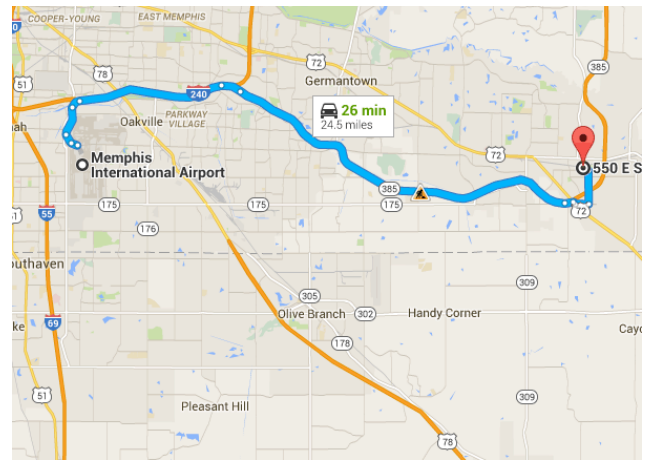

Directions from Memphis International Airport to 550 E South St

o Memphis International Airport

2491 Winchester Road, Memphis, TN 38116

Get on I-240 E from Plough Blvd

2.1 mi / 3 min

- ↑ 1. Head west on Winchester Rd 0.2 mi
- ↑ 2. Continue straight 243 ft
- ⤴ 3. Merge onto Jim McGehee Pkwy 0.3 mi
- ↑ 4. Continue onto Plough Blvd 1.1 mi
- ⤴ 5. Take the ramp onto I-240 E 0.4 mi

Follow I-240 E and TN-385 E/Bill Morris Pkwy to TN-86 N/US-72 E in Collierville.

Map data © 2015 Google

Take the U.S. 72 E exit from TN-385 E/Bill Morris Pkwy

20.4 mi / 20 min

- 6. Merge onto I-240 E  
5.4 mi
- 7. Take exit 16 for TN-385 E toward Bill Morris Pkwy/Collierville  
0.7 mi
- 8. Continue onto TN-385 E/Bill Morris Pkwy  
13.8 mi
- 9. Exit onto TN-86 N/US-72 E toward Corinth MS  
0.4 mi

Take Progress Rd to E South St

2.0 mi / 4 min

- 10. Merge onto TN-86 N/US-72 E  
486 ft
  - 11. Turn left onto E Shelby Dr  
0.5 mi
  - 12. Turn left onto Progress Rd  
1.2 mi
  - 13. Turn left onto E South St  
0.2 mi
- Destination will be on the right*

**550 E South St**  
Collierville, TN 38017

These directions are for planning purposes only. You may find that construction projects, traffic, weather, or other events may cause conditions to differ from the map results, and you should plan your route accordingly. You must obey all signs or notices regarding your route.