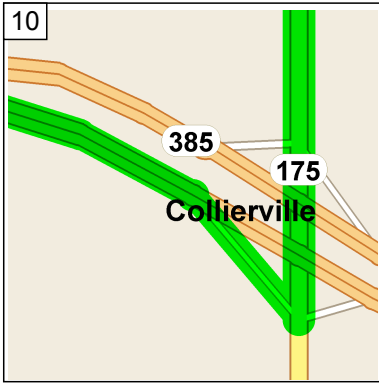

10
9:27 AM 21.1 mi
Turn off onto Ramp for 0.2 mi