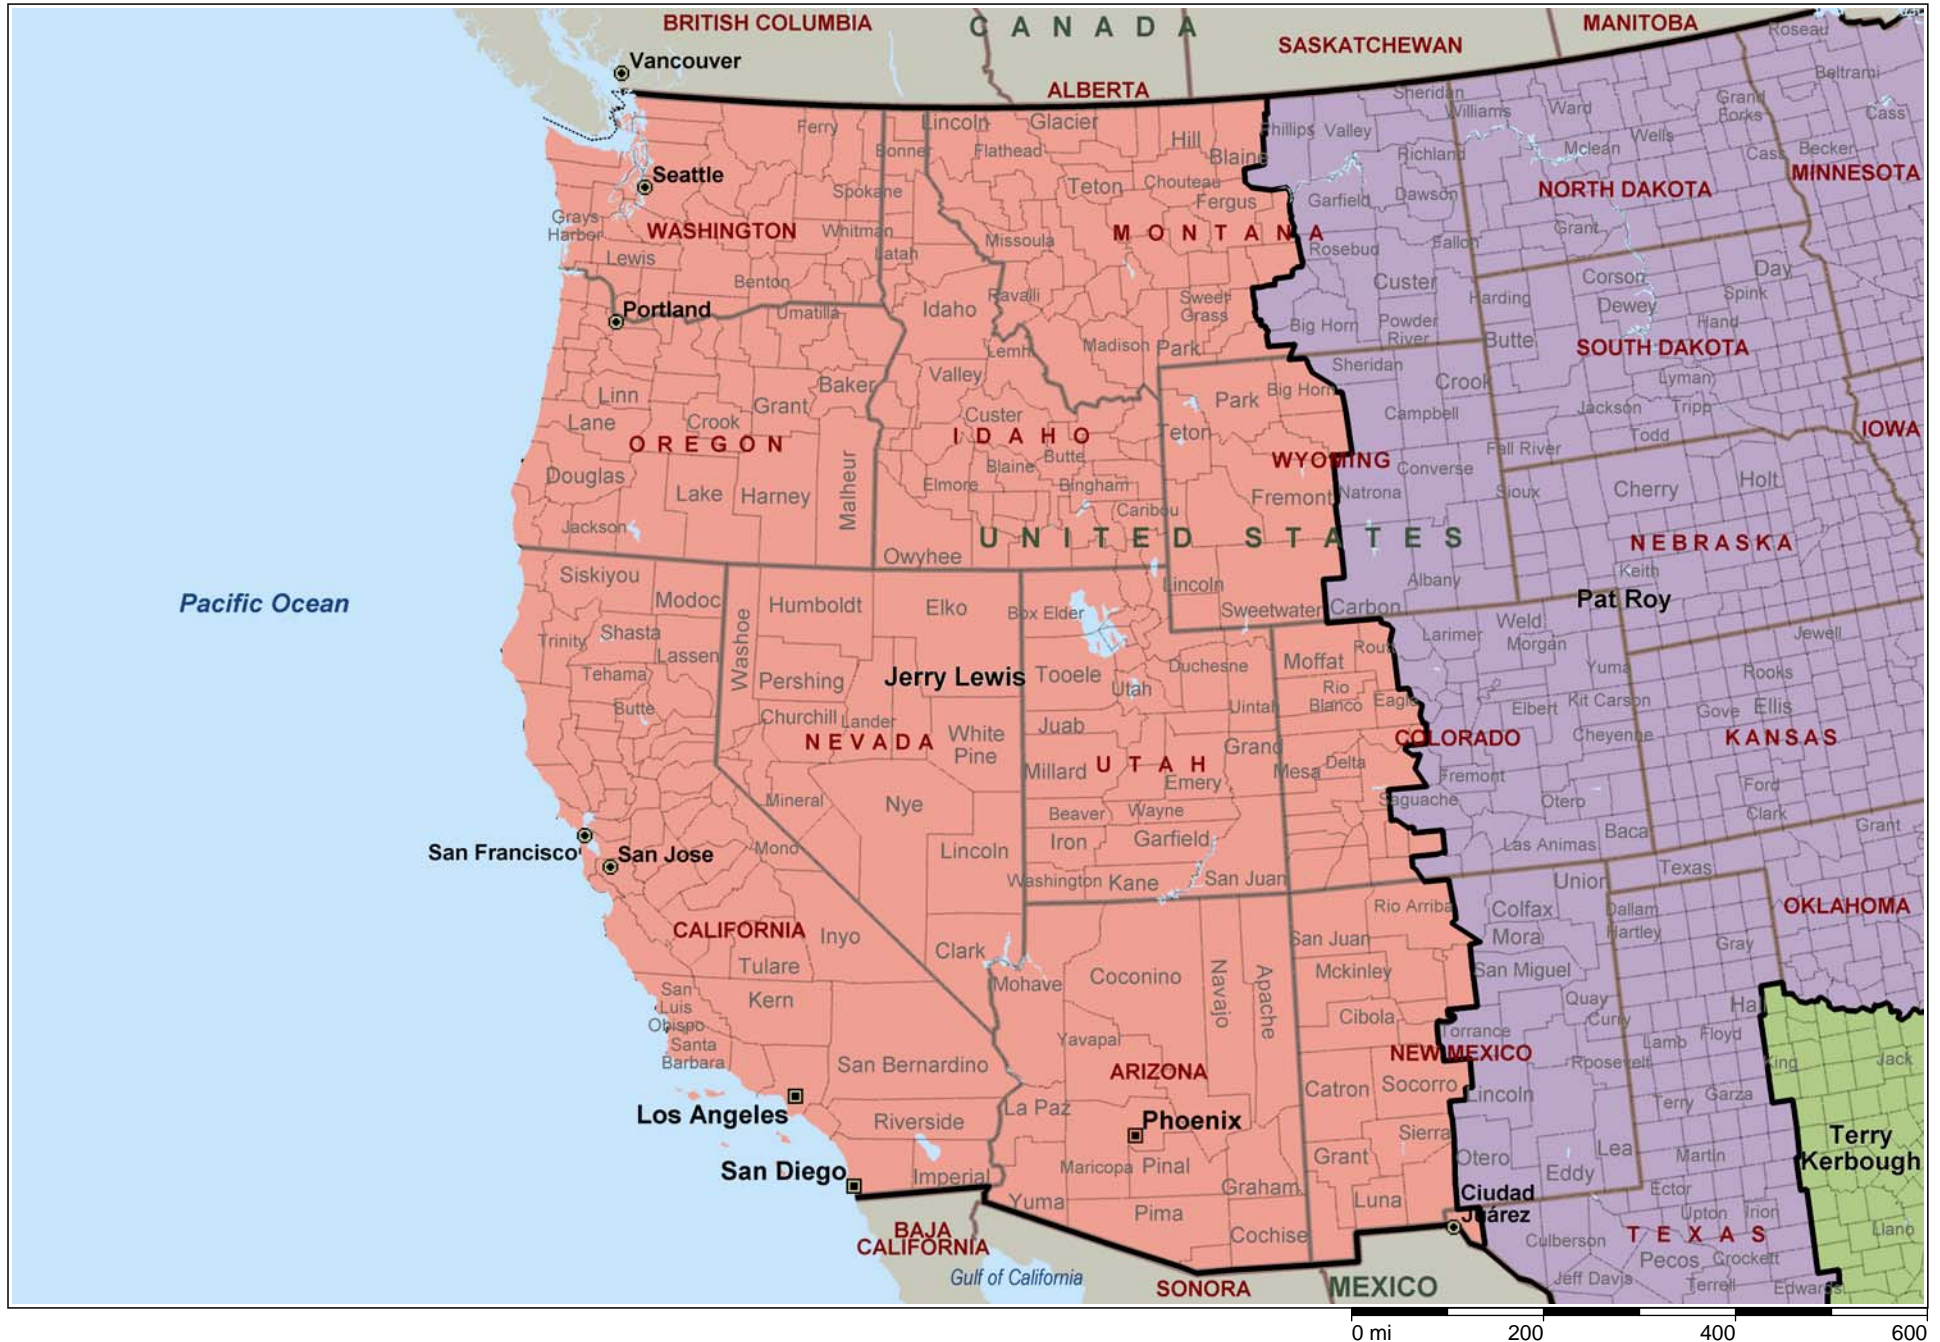

Jerry Lewis Sales Map

Copyright © 1988-2003 Microsoft Corp. and/or its suppliers. All rights reserved. <http://www.microsoft.com/mappoint>

© Copyright 2002 by Geographic Data Technology, Inc. All rights reserved. © 2002 Navigation Technologies. All rights reserved. This data includes information taken with permission from Canadian authorities © 1991-2002 Government of Canada (Statistics Canada and/or Geomatics Canada), all rights reserved.